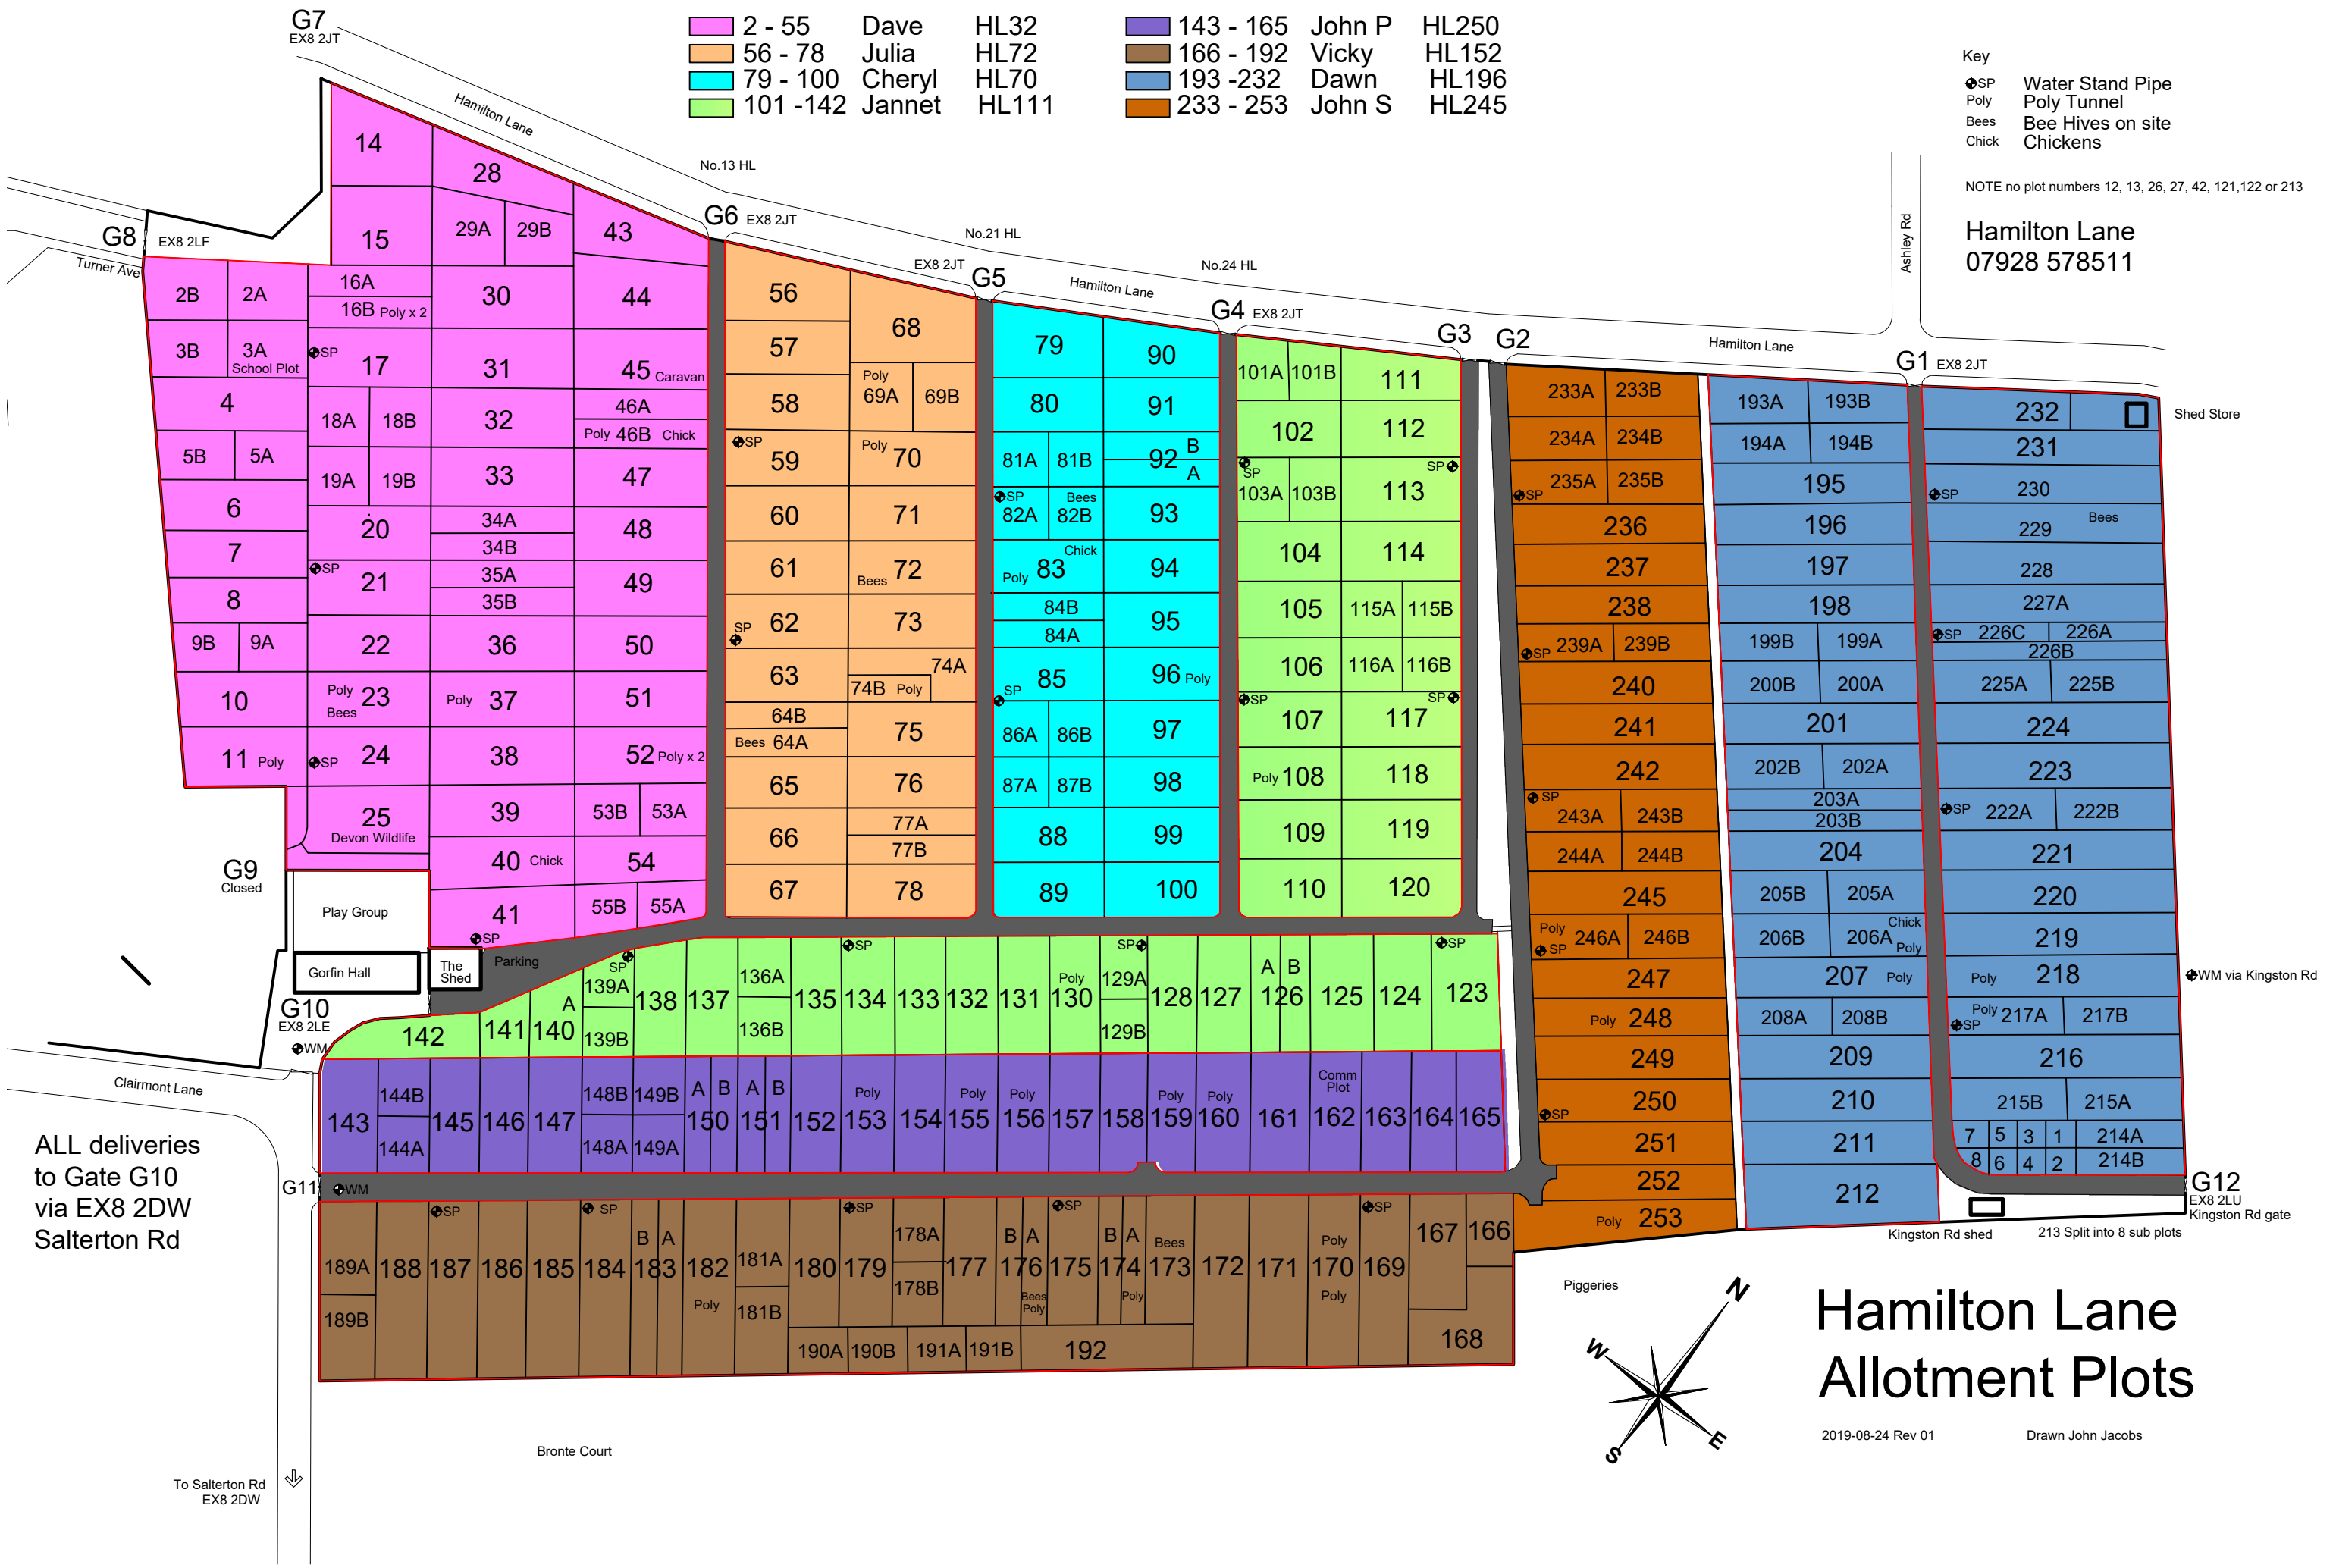

G7
EX8 2JT

- 2 - 55 Dave HL32
- 56 - 78 Julia HL72
- 79 - 100 Cheryl HL70
- 101 -142 Jannet HL111
- 143 - 165 John P HL250
- 166 - 192 Vicky HL152
- 193 -232 Dawn HL196
- 233 - 253 John S HL245

- Key
- SP Water Stand Pipe
 - Poly Poly Tunnel
 - Bees Bee Hives on site
 - Chick Chickens

NOTE no plot numbers 12, 13, 26, 27, 42, 121,122 or 213

Hamilton Lane
07928 578511

ALL deliveries
to Gate G10
via EX8 2DW
Salterton Rd

Hamilton Lane Allotment Plots

2019-08-24 Rev 01 Drawn John Jacobs

To Salterton Rd
EX8 2DW

Bronte Court

Kingston Rd shed 213 Split into 8 sub plots

G12
EX8 2LU
Kingston Rd gate